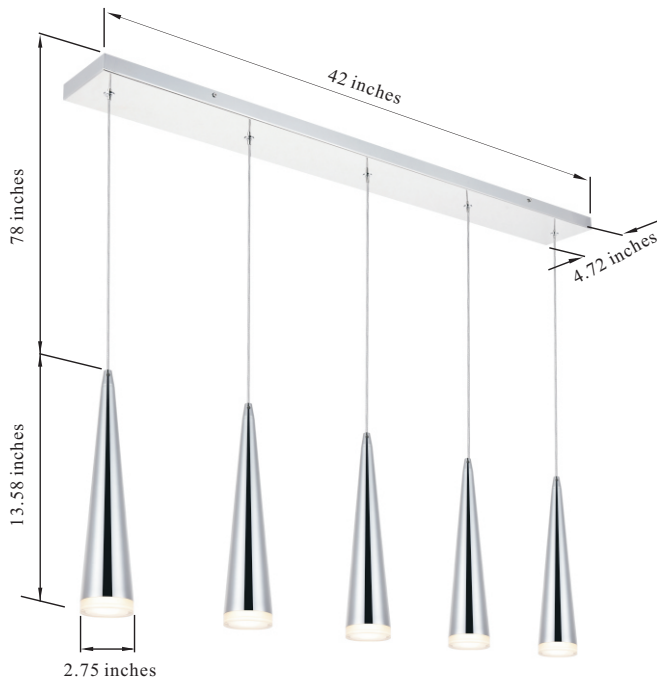

## Fantasia COLLECTION Fantasia 5-Light Chrome Pendant

Chrome  
Item No: 5201D42C

### Dimensions

Canopy Size(in)	L42"W4.72"H0.98"
Chain/Rod Length	78"
Length	42"
Width	4.72"
Height	13.58"
Maximum Height	92.56"

### Specifications

Finish	1 Finish
Material	Iron/Cylindrical
Glass Color	Clear
Type	Pendant
Hanging Device	Electric wire
Voltage	110-120V
Dimmable	Yes
Warranty	1 Year Limited
Shipment Type	Small Parcel